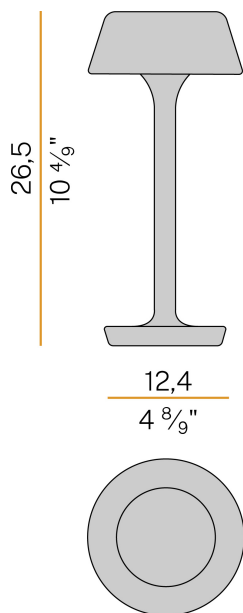

## Firefly In The Sky

5V DC battery  
C07828.011.0514

 textured soft white

### Data sheet

CODE	C07828.011.0514
SYSTEM POWER CONSUMPTION	2W
EFFICACY	67lm/W
LIGHT SOURCE	LED
LIGHT SOURCE LIFETIME	L80 (B10) 70.000h
COLOUR TEMPERATURE	2700K Ra>90
LIGHT DISTRIBUTION	diffused
POWER SUPPLY	5V DC
ELECTRICAL CONFIGURATION	battery
NOMINAL LUMINOUS FLUX	273lm
LUMEN OUTPUT	134lm
EFFICIENCY	49.1%
WEIGHT	1,06 Kg
PROTECTION DEGREE	IP65
COLOUR TOLLERANCES	SDCM 3
PACKING DIMENSIONS	13,5 x 21,0 x 33,0 cm

Table lighting fixture for indoor or outdoor spaces, with direct light emission. Die-cast aluminium bearing base in polyacrylic paint. Body in brass and aluminium in champagne, mat black, corten, bronze, textured olive green, textured soft white and textured natural terracotta polyacrylic paint. Removable head with magnetic fastening, in die-cast aluminium with polyacrylic paint. Silicone gaskets. Modelled acrylic diffuser with mat finish and serigraphy. Stainless steel screws. Push-button to adjust luminosity according to 5 levels of visual comfort. Battery status indicator integrated into the head. Equipped with Li-Po battery USB-C rechargeable, with up to 6 hours life at 100% of light emission and up to 24 hours life at 25%. Equipped with battery charger with USB-C connector and adapter plug.

### Polar diagram